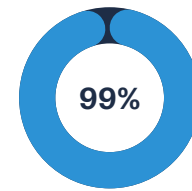

FDA 05

06/30/2024