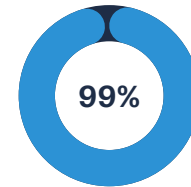

FDA 11

09/30/2024

FDA 12

12/31/2025

As of Oct 3, 2024

OTHER BUILD PROJECTS

BLOOMINGDALE COMMUNICATIONS

Building fiber in eastern Cheshire, western Trowbridge and southern Valley Townships. Expect to be complete by end of 2024.