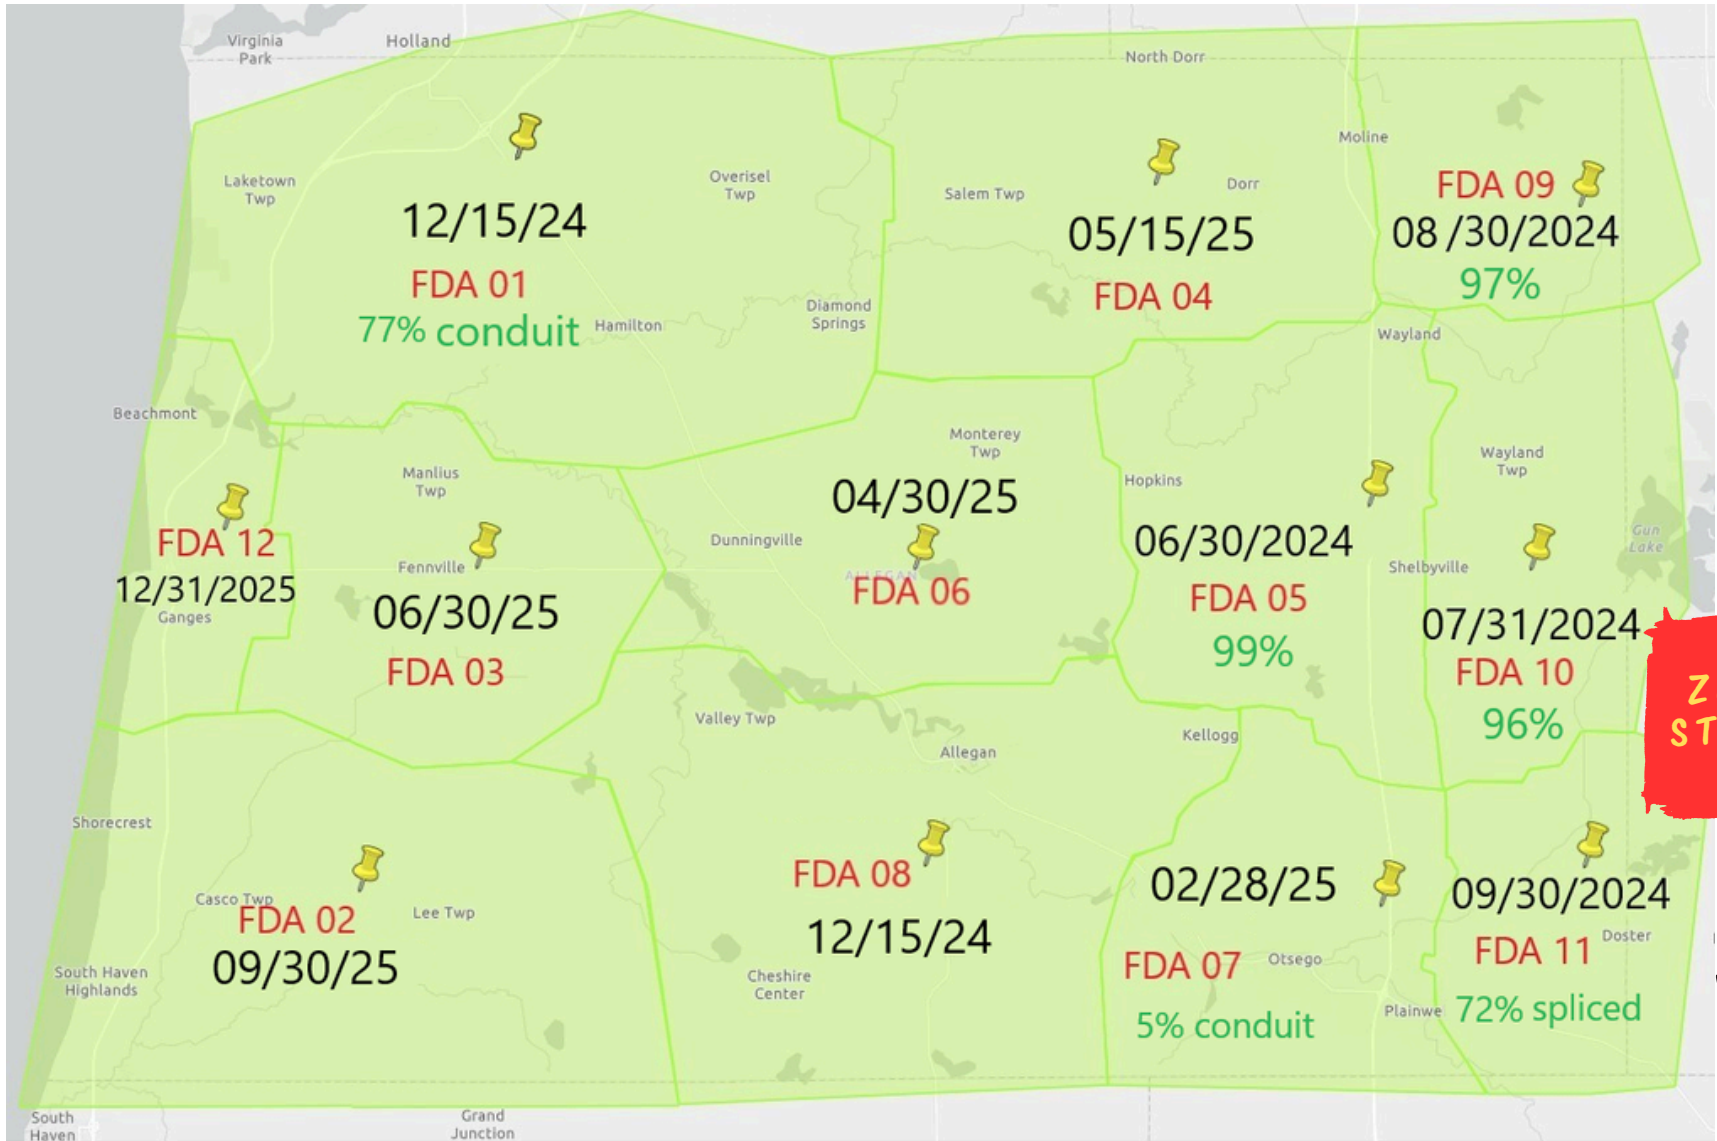

123NET FIBER TO THE HOME

RESIDENTS
WITH ACCESS

CONDUIT
MILES

CONDUIT
PERCENTAGE

FIBER
MILES

FIBER
PERCENTAGE

As of Oct 3, 2024

ZONE MAP - 123NET

Look up address: www.123.net/home-fiber-internet/sign-up/

ZONE STATUS

ZONE STATUS - 123NET

Target Dates and % Fiber in place

FDA 01

11/15/2024

FDA 02

06/30/2025

Visit the www.internet.teammidwest.com to check the map and sign up for service.

2024 - Lee and Casco Township Q3 2024; Cheshire and Trowbridge have been pulled into Q4 2024.

2025: Ganges Twp

2026: Otsego Twp