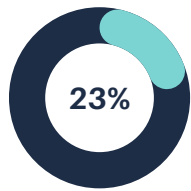

Look up address: www.123.net/home-fiber-internet/sign-up/

ZONE STATUS

ZONE STATUS - 123NET

Target Dates and % Fiber in place

FDA 01

11/15/2024

FDA 02

06/30/2025