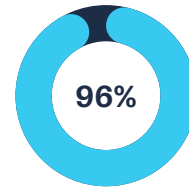

FDA 10

07/31/2024