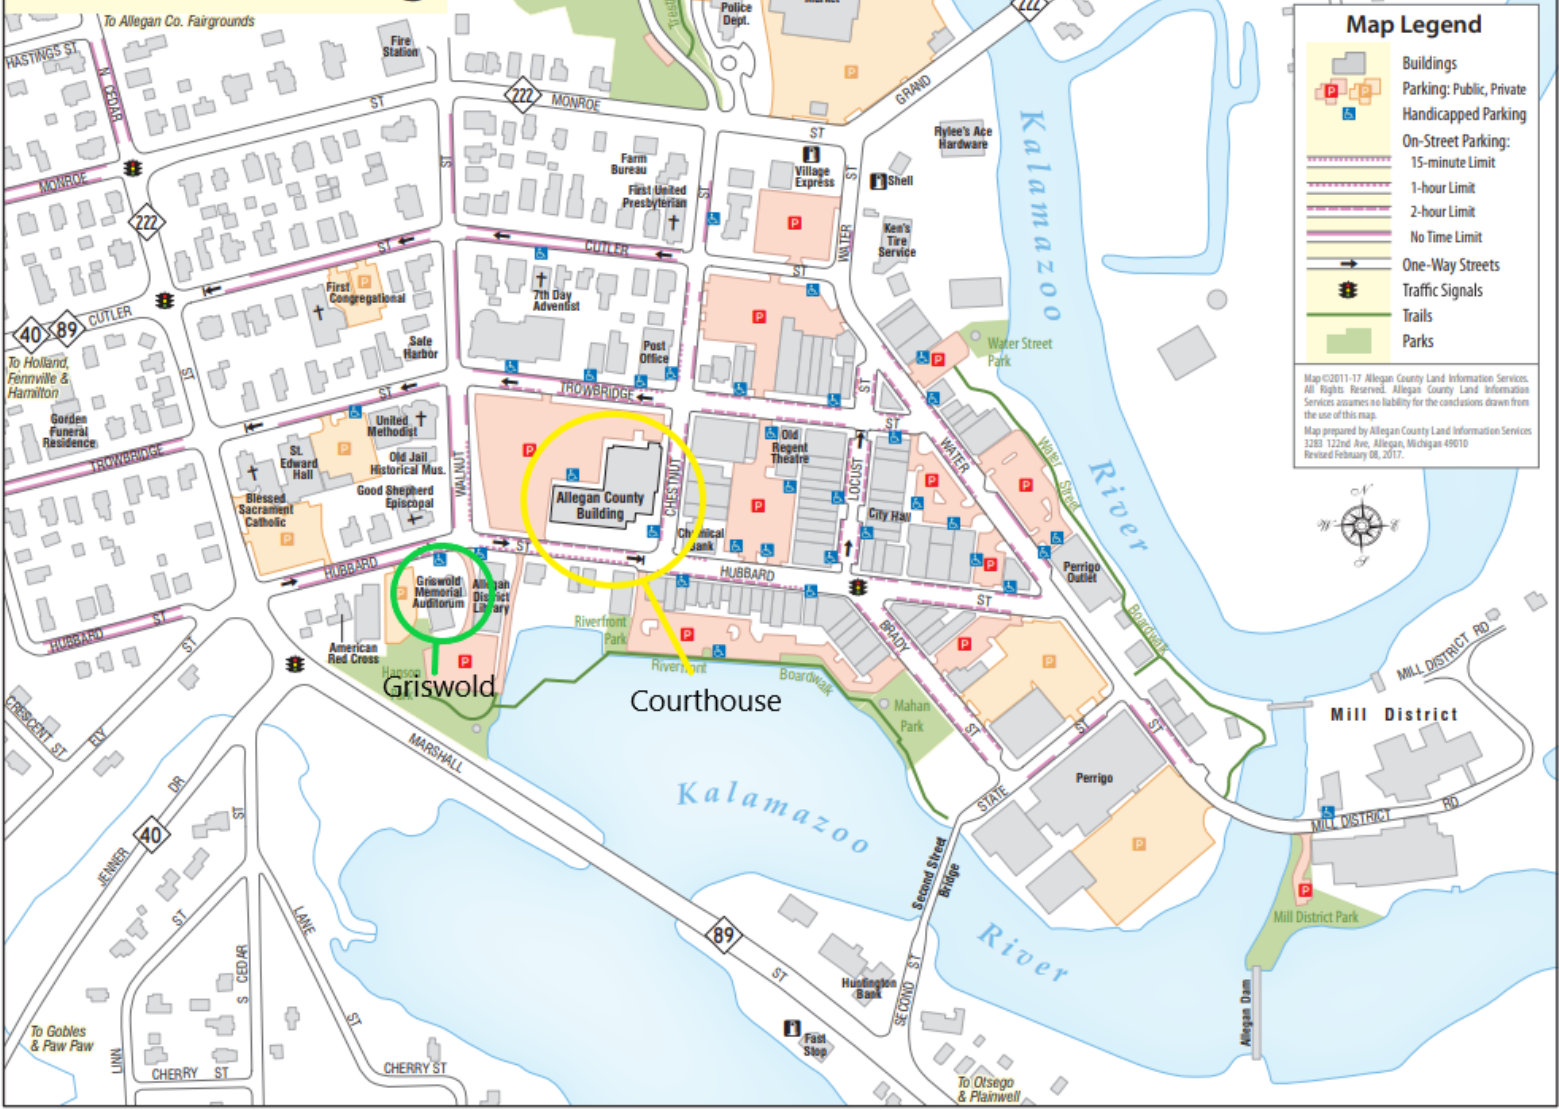

Downtown Allegan

To US-131 & Grand Rapids (via M-222)
To County Services Complex (via A-37 30th St)

Map Legend

- Buildings
- Parking: Public, Private
- Handicapped Parking
- On-Street Parking:
 - 15-minute Limit
 - 1-hour Limit
 - 2-hour Limit
 - No Time Limit
- One-Way Streets
- Traffic Signals
- Trails
- Parks

Map ©2011-17 Allegan County Land Information Services. All Rights Reserved. Allegan County Land Information Services assumes no liability for the conclusions drawn from the use of this map.
Map prepared by Allegan County Land Information Services 3283 122nd Ave, Allegan, Michigan 49010 Revised February 08, 2017.