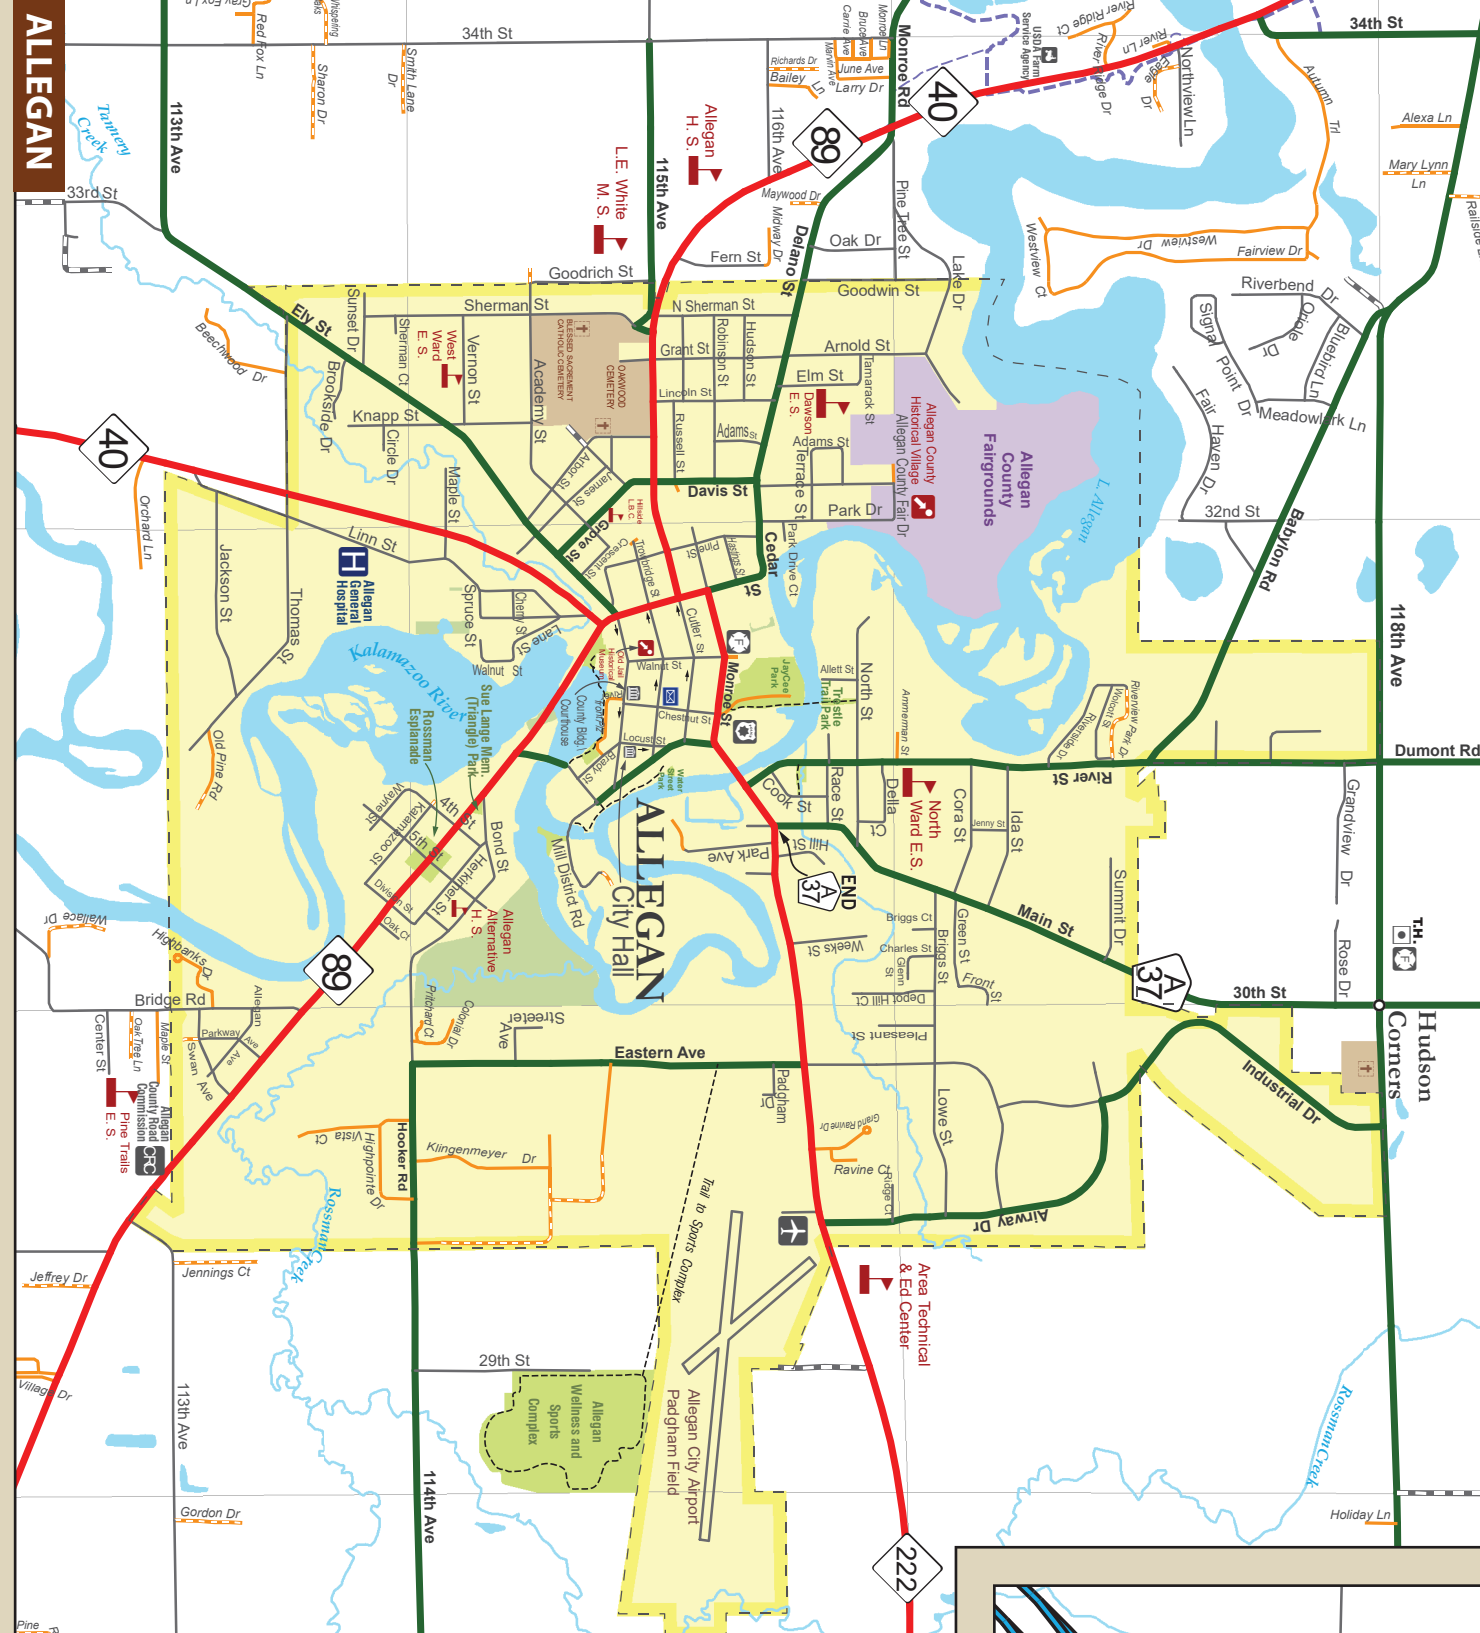

MapScale.com

MapScale.com

MapScale.com

MapScale.com

MapScale.com

MapScale.com

MapScale.com

ALLEGAN COUNTY IN MICHIGAN

City Map Symbols

- Public Facilities: Airport, Car Pool Parking, City Hall, Fire Station, Hospital, Police Department, Post Office, Schools, Sports Facility, Sheriff's Office, Township Hall, USA Office.
- Recreation: Boat Launch, Carry-in Launch, DNR Office, Golf Course, Hiking Trails, Marina, Passenger Ferry, Recreational Boat, Swimming Beach, Visitor Information.
- Allegan County Services Complex: Animal Shelter, Community Center, Emergency Management, Fire Station, Health Department, Library, Senior Center, Youth Center.

City Map Scale: 1:25,000