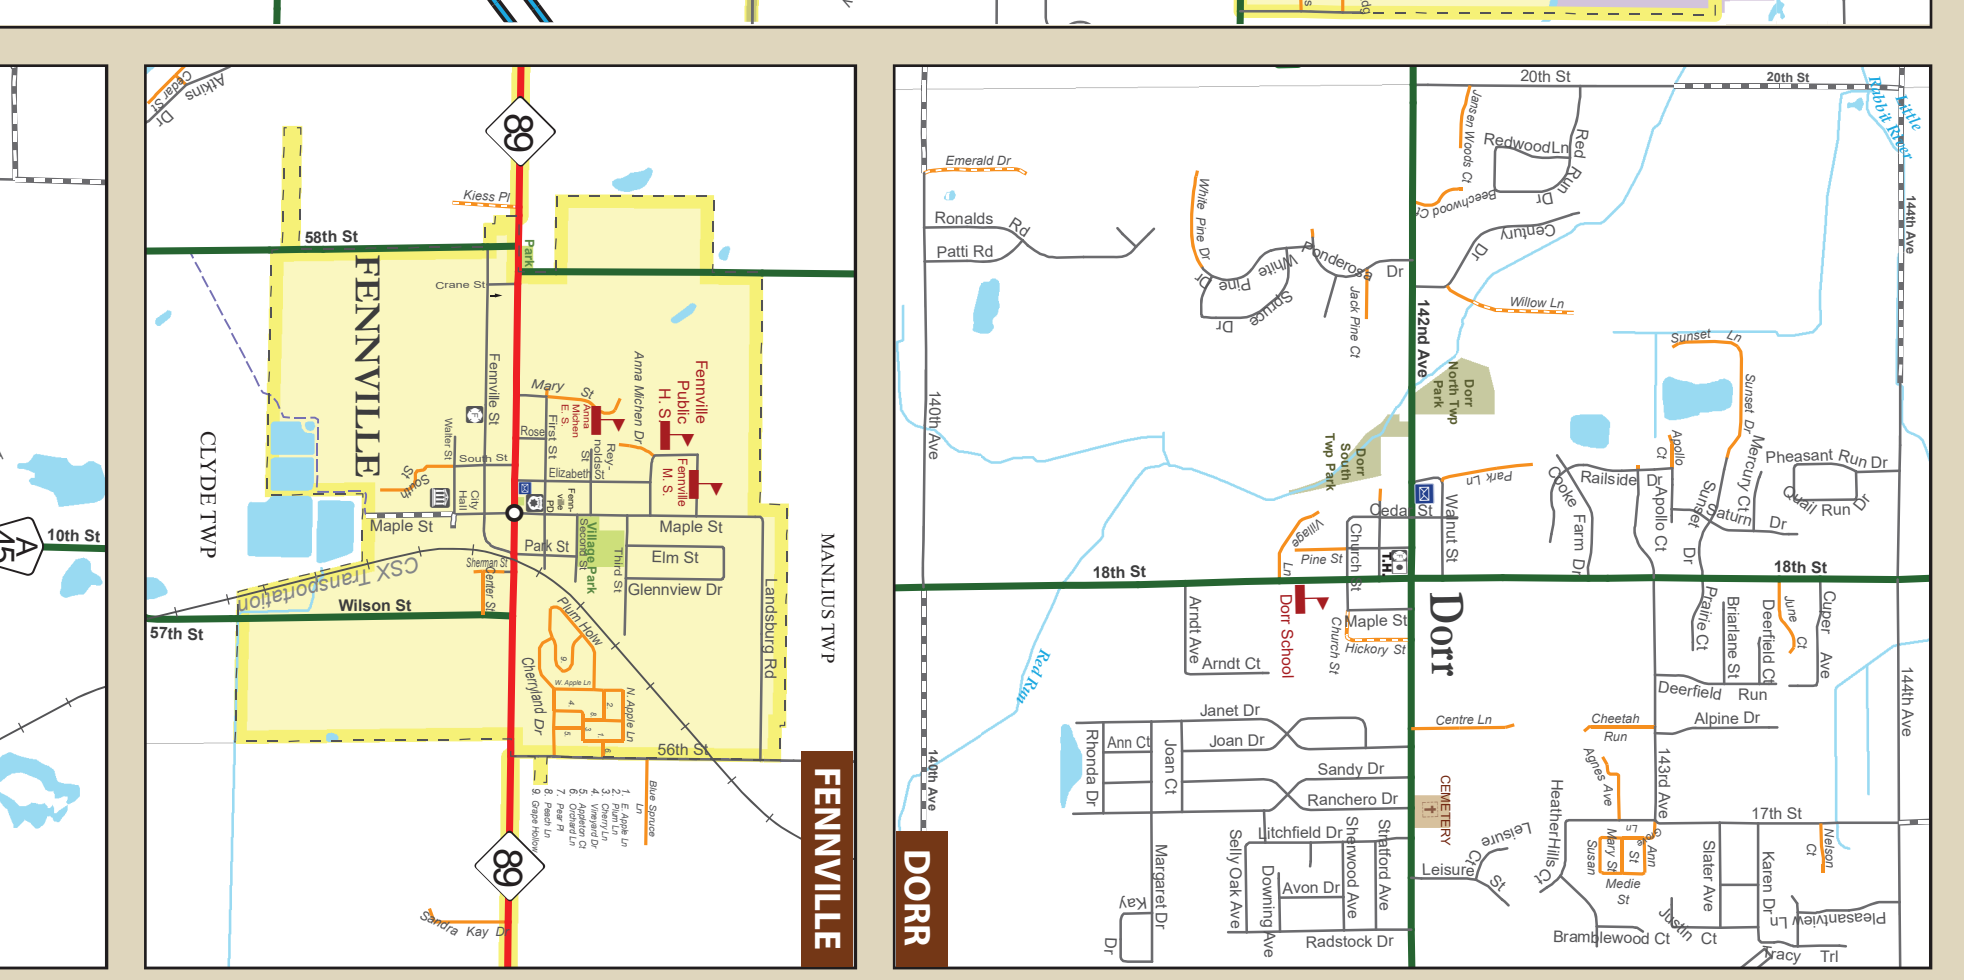

MapScale.com

MapScale.com

MapScale.com

MapScale.com

MapScale.com

MapScale.com

MapScale.com

ALLEGAN COUNTY IN MICHIGAN

City Map Symbols

- Public Facilities: Airport, Car Pool Parking, City Hall, Fire Station, Hospital, Police Department, Post Office, Schools, Sports Facility, Sheriff's Office, Township Hall, USA Office.
- Recreation: Boat Launch, Carry-in Launch, DNR Office, Golf Course, Hiking Trails, Marina, Passenger Ferry, Recreational Boat, Swimming Beach, Visitor Information.
- Allegan County Services Complex: Animal Shelter, Community Center, Emergency Management, Fire Station, Health Department, Library, Senior Center, Youth Center.

City Map Scale: 1:25,000