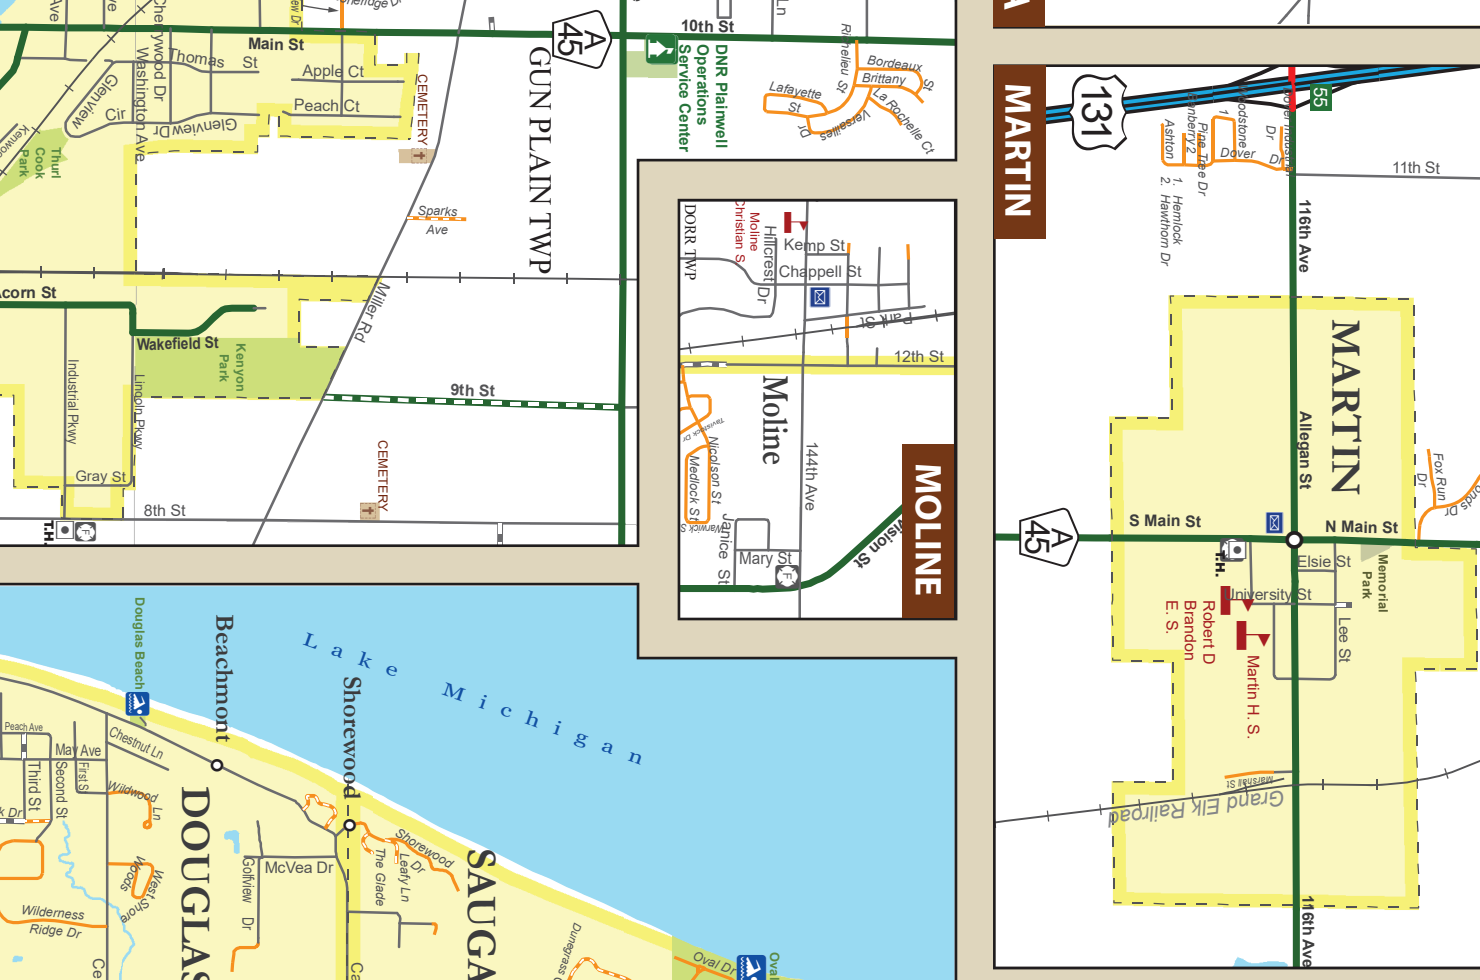

MapScale.com

MapScale.com

MapScale.com

MapScale.com

MapScale.com

MapScale.com

MapScale.com

ALLEGAN COUNTY IN MICHIGAN

City Map Symbols

- Public Facilities: Airport, Car Pool Parking, City Hall, Fire Station, Hospital, Police Department, Post Office, Schools, Sports Facility, Sheriff's Office, Township Hall, USA Office.
- Recreation: Boat Launch, Carry-in Launch, DNR Office, Golf Course, Hiking Trails, Marina, Passenger Ferry, Recreational Boat, Swimming Beach, Visitor Information.
- Allegan County Services Complex: Animal Shelter, Community Center, Emergency Management, Fire Station, Health Department, Library, Senior Center, Youth Center.

City Map Scale: 1:25,000