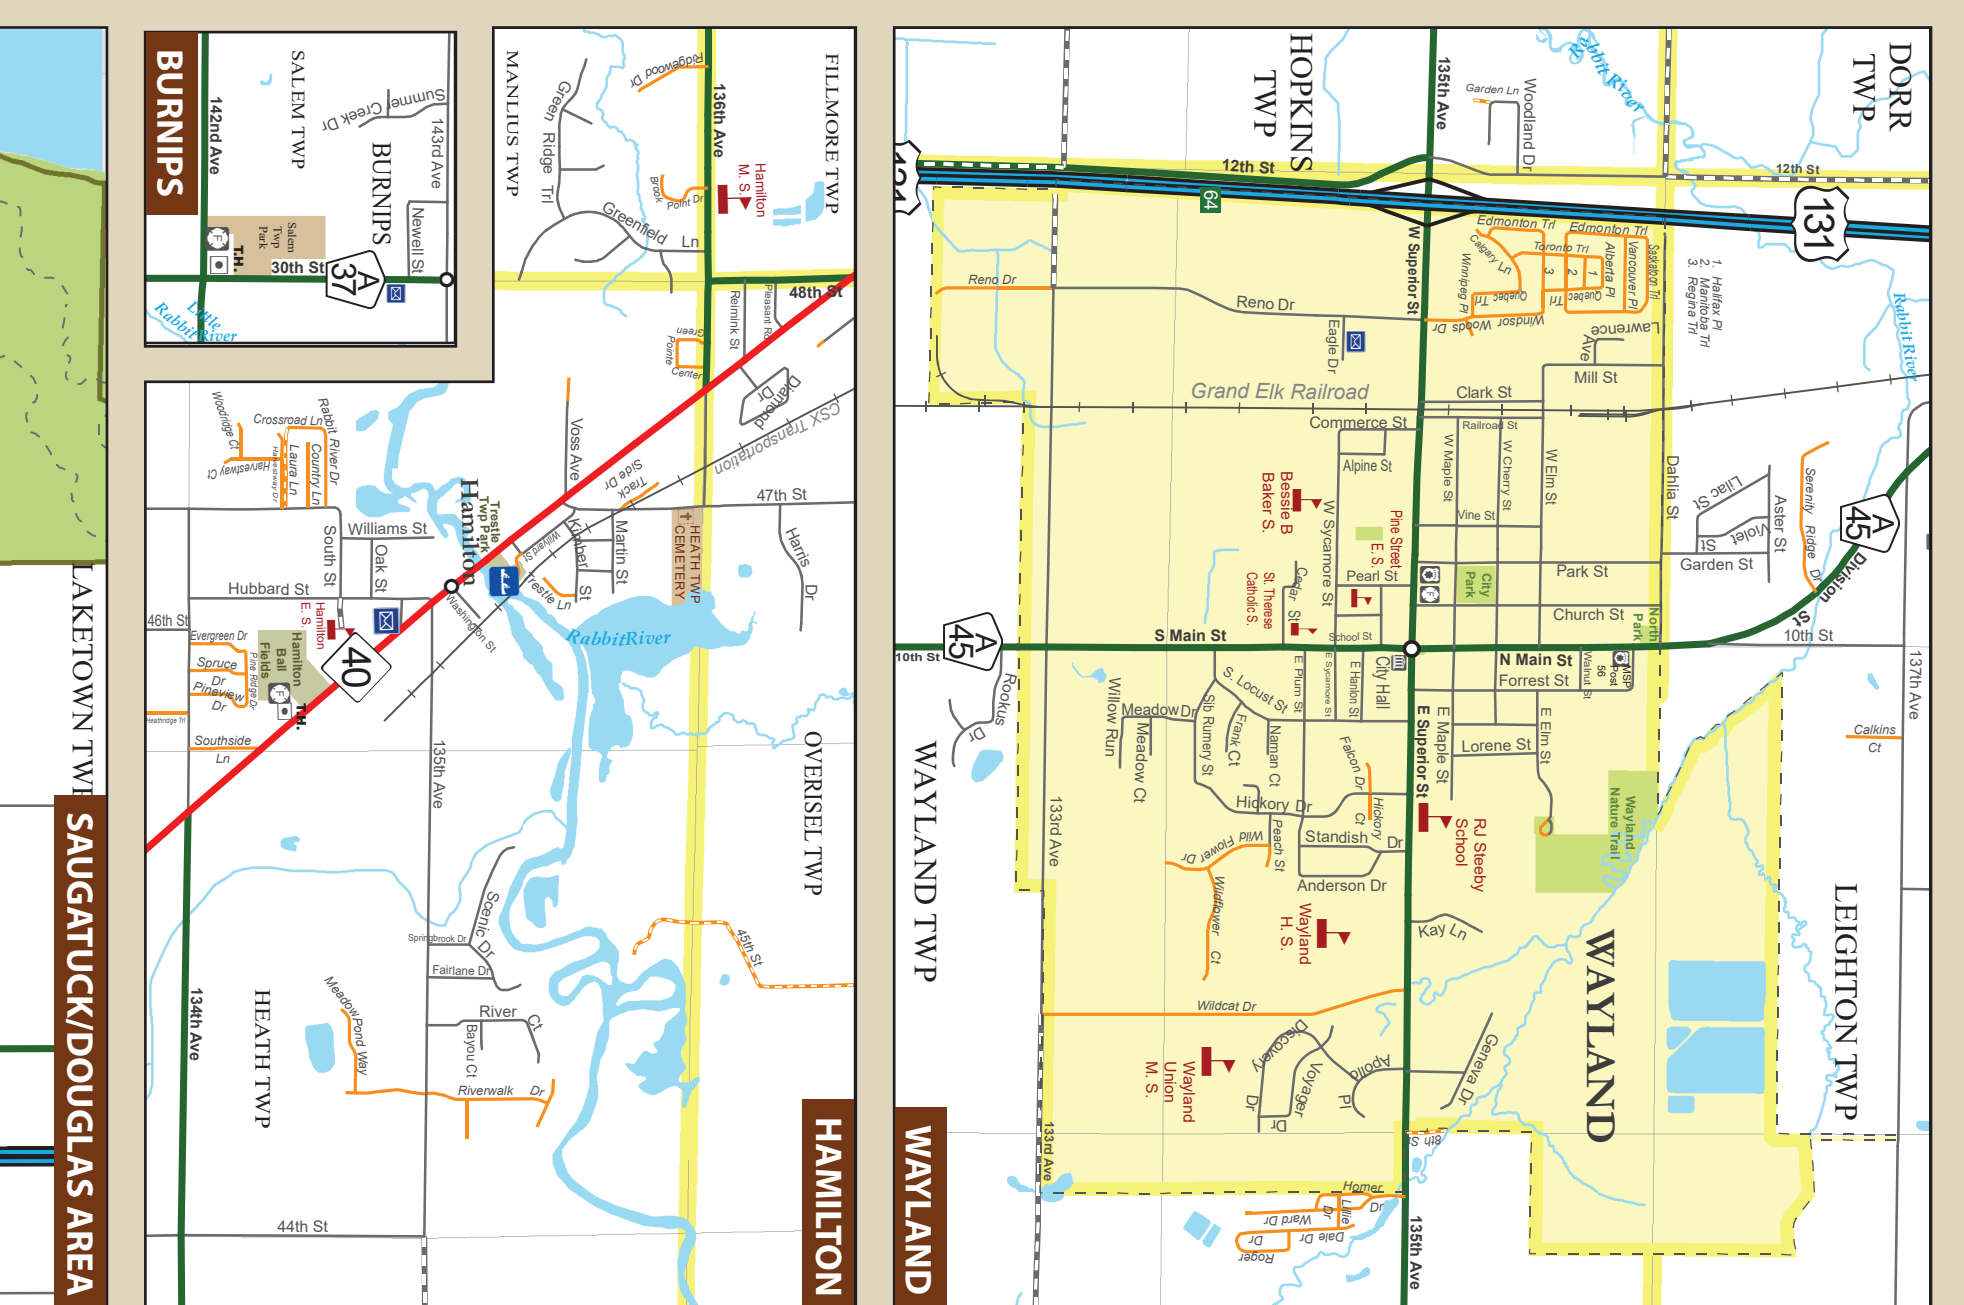

MapScale.com

MapScale.com

MapScale.com

MapScale.com

MapScale.com

MapScale.com

MapScale.com

ALLEGAN COUNTY IN MICHIGAN

City Map Symbols

- Public Facilities: Airport, Car Pool Parking, City Hall, Fire Station, Hospital, Police Department, Post Office, Schools, Sports Facility, Sheriff's Office, Township Hall, USA Office.
- Recreation: Boat Launch, Carry-in Launch, DNR Office, Golf Course, Hiking Trails, Marina, Passenger Ferry, Recreational Boat, Swimming Beach, Visitor Information.
- Allegan County Services Complex: Animal Shelter, Community Center, Emergency Management, Fire Station, Health Department, Library, Senior Center, Youth Center.

City Map Scale: 1:25,000