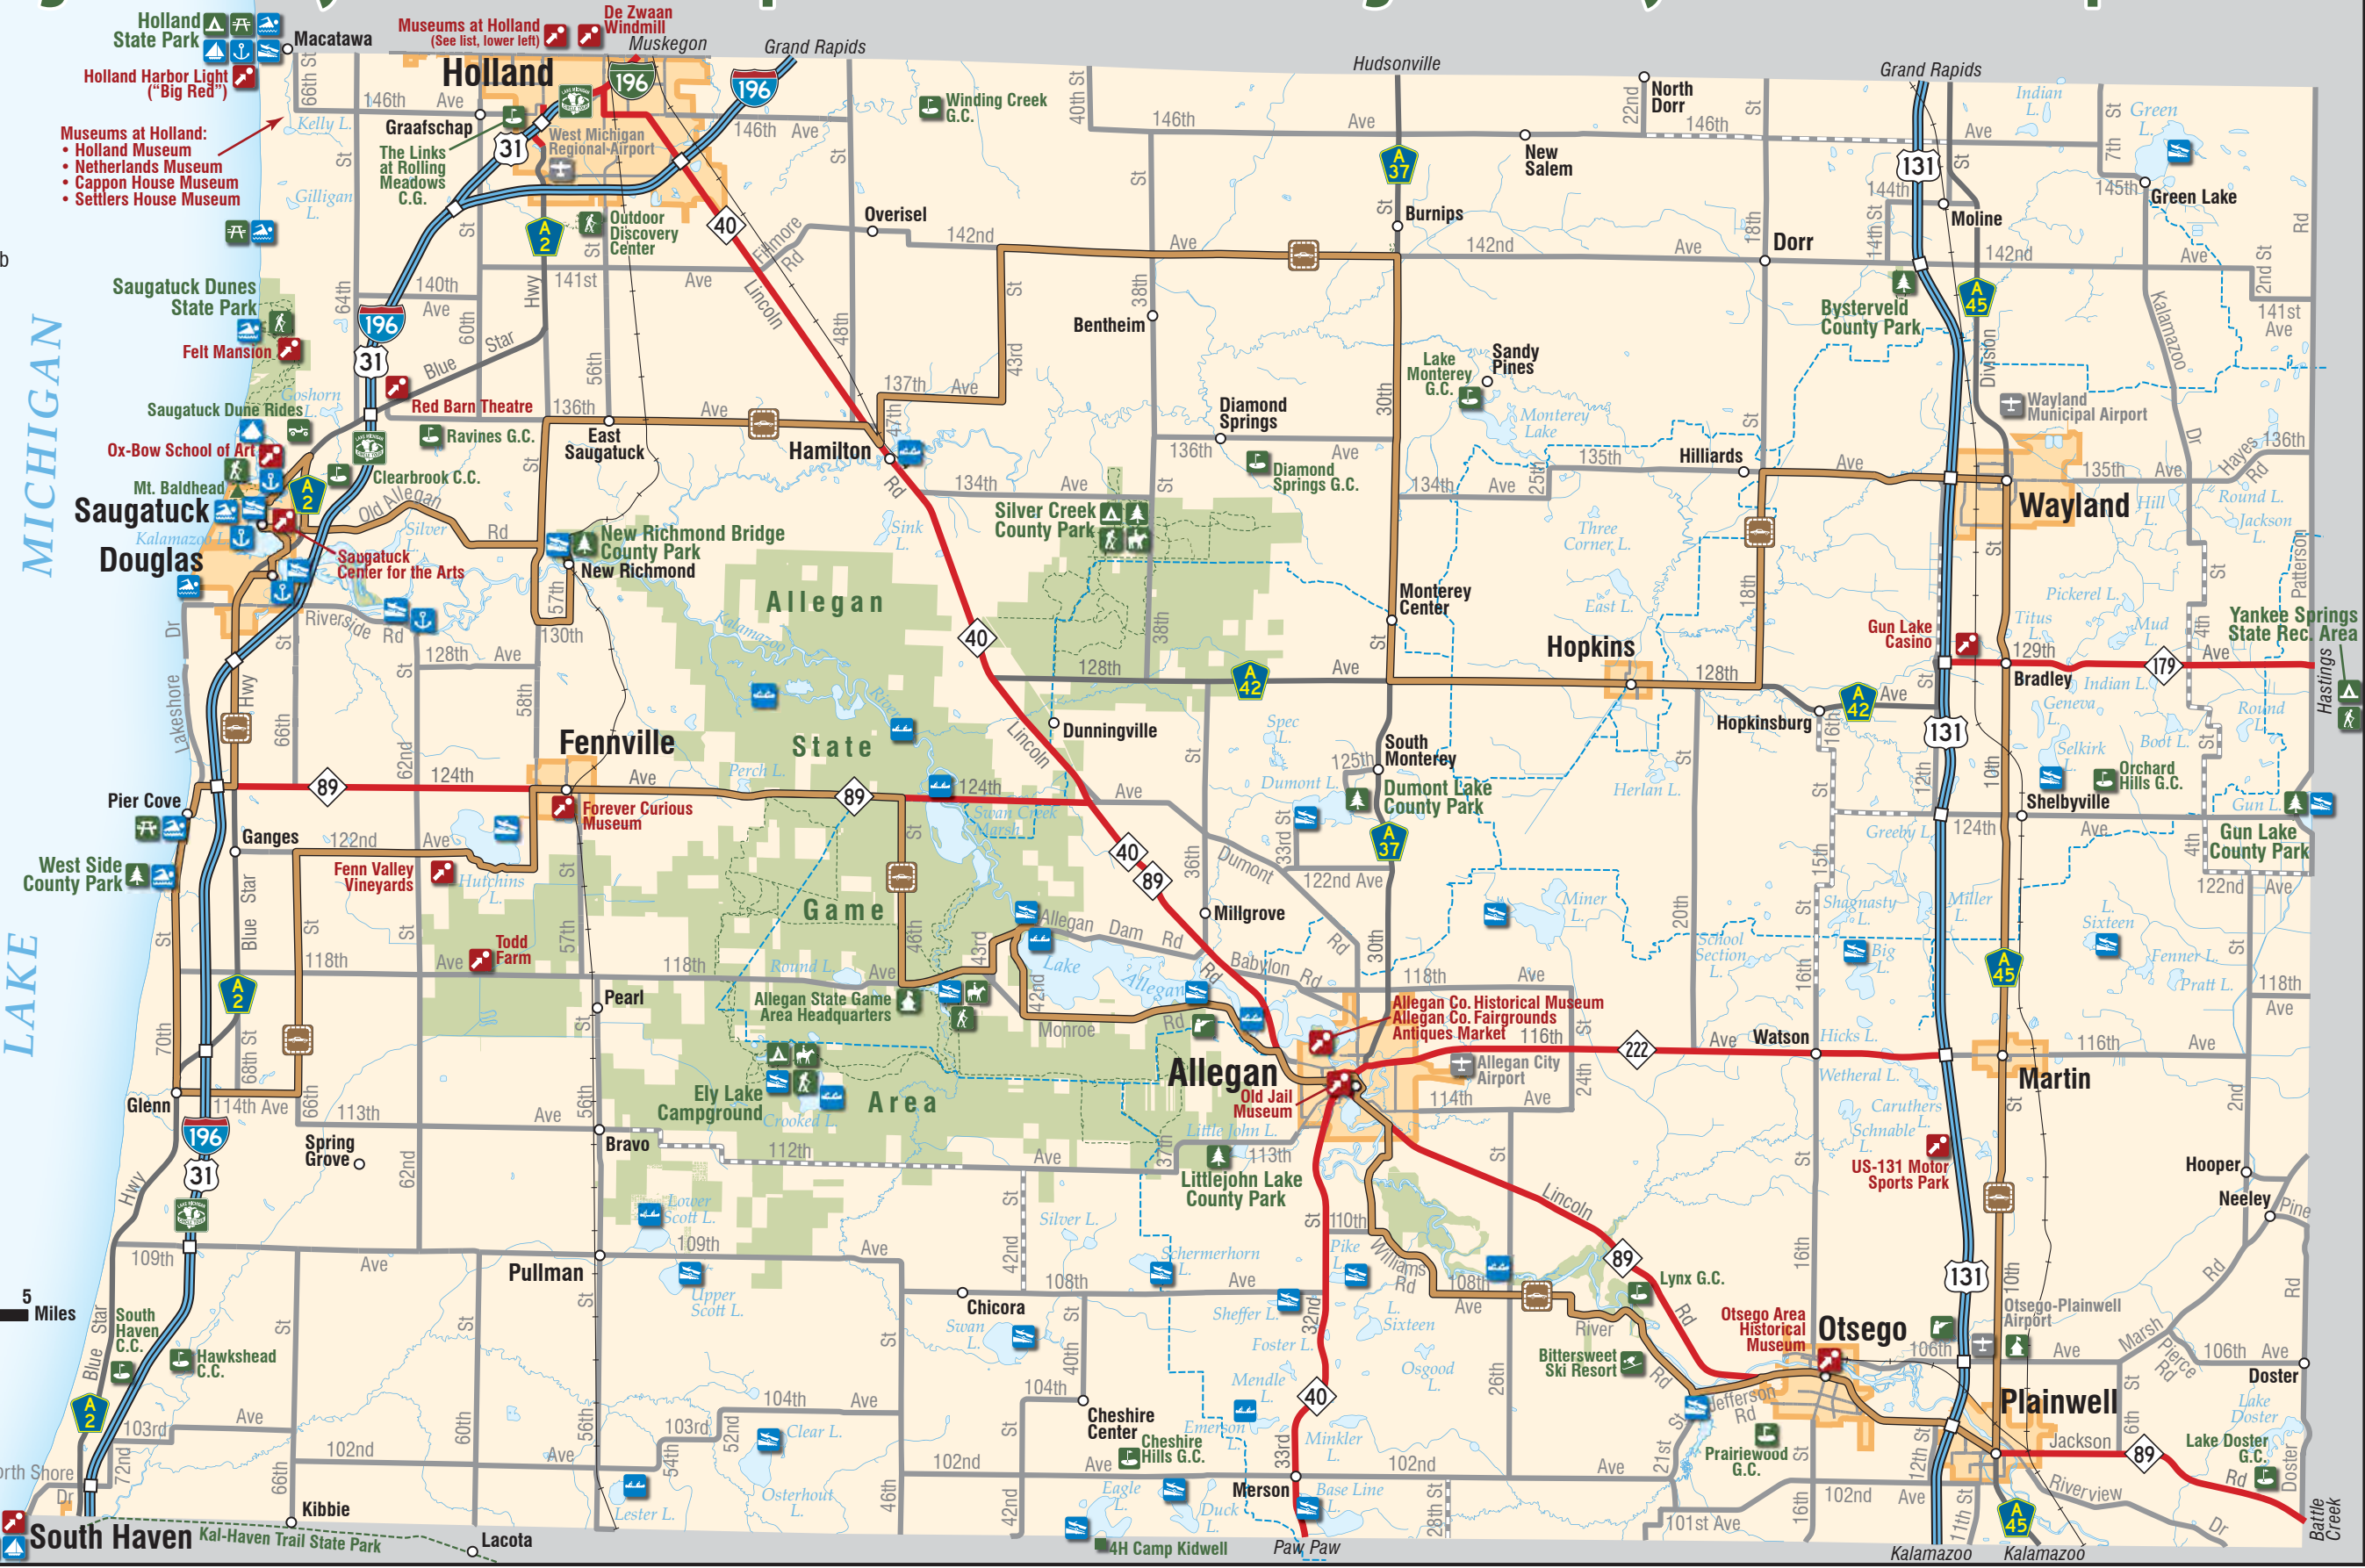

Allegan County Recreation Map

Allegan County Recreation Map

Legend

Recreational Activities

- Campground
- County Park
- Downhill Ski Area
- DNR Office
- Equestrian Trails
- Golf Course/Country Club
- Hiking Trails
- Shooting Range
- Sand Dune Rides
- Township Park
- Point of Interest
- Boat Launch
- Carry-In Access
- Marina
- Recreational Harbor
- Swimming Beach
- Airport
- Hiking/Equestrian Trail
- Snowmobile Trail

Roads and Highways

- Freeway
- State Highway
- Primary Road, Paved
- Primary Road, Gravel
- Major City Street
- Allegan County Heritage Trail Route and Marker
- Lake Michigan Circle Tour Route Marker
- Railroad
- Lake
- River
- Parkland
- City or Village

0 1 2 3 4 5 Miles

LAKE MICHIGAN

Museums at Holland:
• Holland Museum
• Netherlands Museum
• Cappon House Museum
• Settlers House Museum

Ox-Bow School of Art
Saugatuck Center for the Arts

Allegan Co. Historical Museum
Allegan Co. Fairgrounds
Antiques Market

Otsego Area Historical Museum