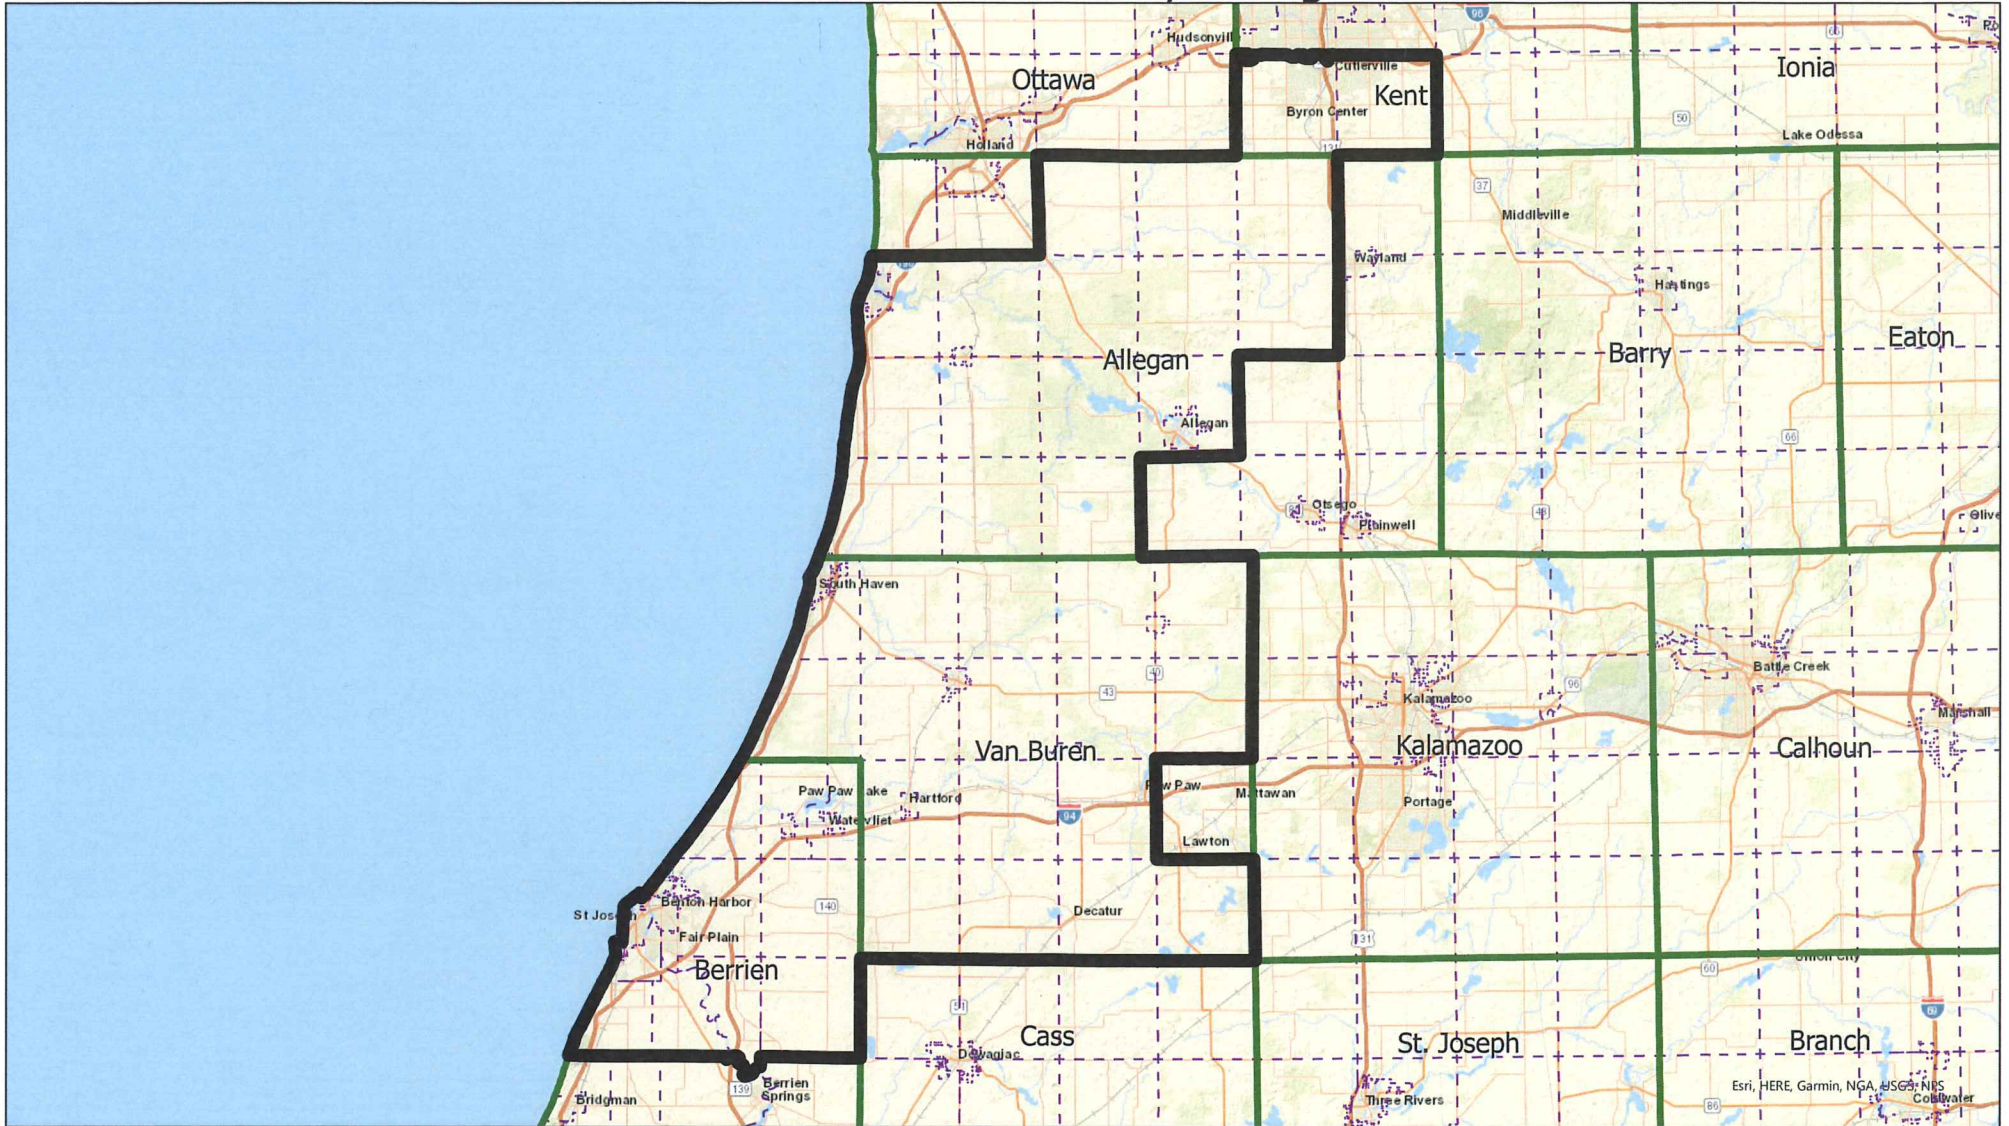

Linden Senate District 20, Michigan

Election  Data Services

 Linden Senate Districts  Counties  Townships